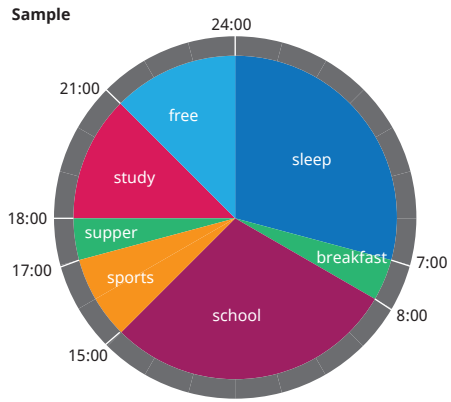

# 's 24-Hour Schedule

I get up at \_\_\_\_\_

I go to bed at \_\_\_\_\_

I sleep for \_\_\_\_\_

My work/school starts at \_\_\_\_\_

My work/school ends at \_\_\_\_\_

I am at work/school for \_\_\_\_\_